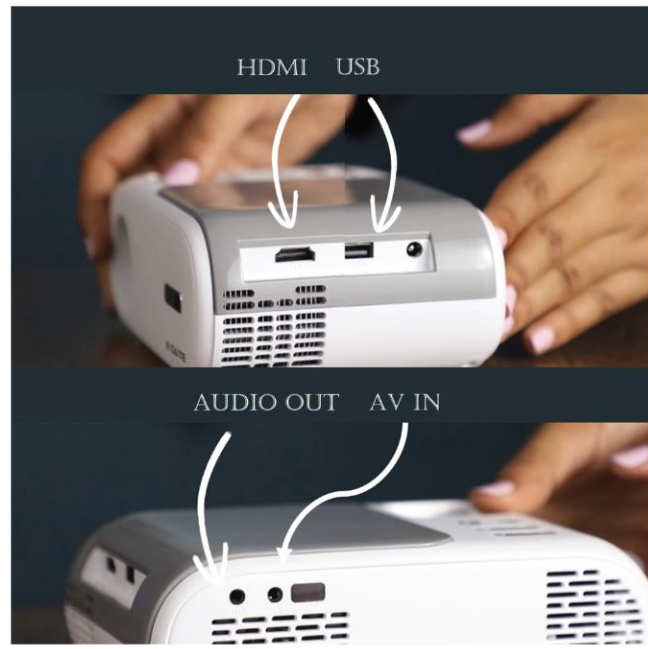

Host of Ports : All ports that you need amongst high-speed HDMI, USB, AV & AUX. The projector supports direct play from USB drive.

Life Long Lamp : White micro-LED combined with high quality LCD enables true color representation. (30,000 hrs or 12 years - Life Long Lamp)

TV Stick Compatible : Set top Box /Android / TV Stick Compatible via HDMI port. USB provides 5 volt to power up the TV Stick.

HIGHLIGHTS

180 ANSI

HD 720p
1080P SUPPORT

FOCUS
ROTATING WHEEL

KEYSTONE
15° MANUAL

BLUETOOTH
Bi-DIRECTIONAL

SPEAKER
INBUILT 3 WATT HF

150" SCREEN
LTPS DISPLAY

PORTS
HDMI, USB, AV, AUX

FREE TRI-POD
EASY INCLINE-TILT

● ————— TECHNICAL SPECIFICATIONS ————— ●

Model Number	Ei9027
Display Type	Single LCD
Light Source	White LED
LCD Size	2.6
Optical Engine	Partial Enclosed
ANSI Lumens <	180
Native Resolution	HD 720p
Support Res upto	FHD 1080p
Aspect Ratio	16:9 Native, Support-Variou
Contrast Ratio	1000 : 1
Projection Size Max	150" (281cm)
Throw Ratio	1.2:1
Digital Zoom in	Yes
Focus	Manual
Keystone	Manual (15 degree Vertical)
Obstacle Avoidance	No
Screen Fit	No
Rotation	Electronic
Incline Knob / Offset	NA
Voltage Input	AC 100-250V
Power Consumption	50 watt
CPU / GPU / RAM / ROM	Integrated
Operating System	-
3D	No
Power Backup	No
Remote Type	IR
AV in	Yes
Audio Out	Yes
HDMI	Yes
VGA	No
SPDIF / Optical Audio Out	No
USB	Yes
SD Card	No
LAN	No
Wireless Display	No
Wifi	NA
Bluetooth	Yes In+Out
Speaker no. / Watt	Single 3 Watt
Warranty	1 Year Full Product - RTB
Weight (w/o Box) - gm	540
Dim.Product (mm)	115*175*65
MRP in INR (Inclusive of all taxes)	9990