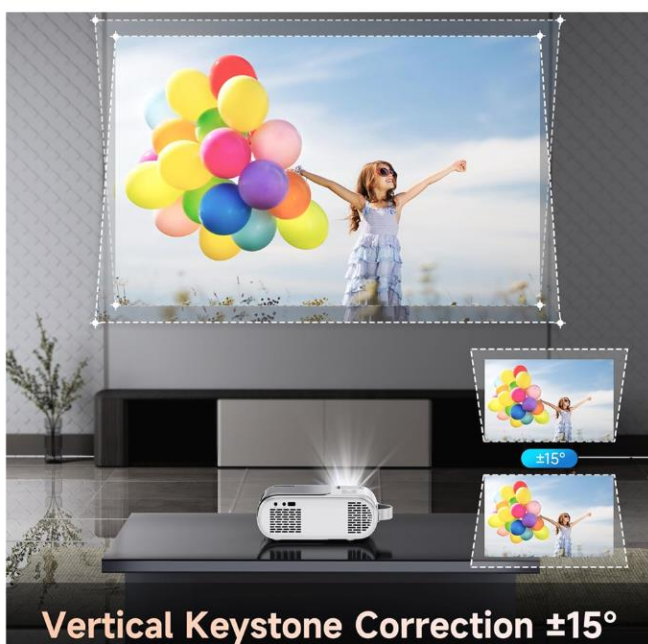

Product Catalogue

F u t u r e B r i g h t

i9 PRO
MODEL : Ei9027

Specification : HD 720p Wide Screen Native Resolution | 180 ANSI Lumens | 150" (281cm) Display | Manual (Focus + Keystone)

Bluetooth : Latest Bluetooth in and out enables to carry out sound wirelessly to your external audio devices like soundbar, headphones and speakers. Also use it as speaker.

Host of Ports : All ports that you need amongst high-speed HDMI, USB, AV & AUX. The projector supports direct play from USB drive.

Life Long Lamp : White micro-LED combined with high quality LCD enables true color representation. (30,000 hrs or 12 years - Life Long Lamp)

BLUETOOTH
Bi-DIRECTIONAL

SPEAKER
INBUILT 3 WATT HF

150" SCREEN
LTPS DISPLAY

PORTS
HDMI, USB, AV, AUX

FREE TRI-POD
EASY INCLINE-TILT

● ————— TECHNICAL SPECIFICATIONS ————— ●

Model Number	Ei9027
Display Type	Single LCD
Light Source	White LED
LCD Size	2.6
Optical Engine	Partial Enclosed
ANSI Lumens <	180
Native Resolution	HD 720p
Support Res upto	FHD 1080p
Aspect Ratio	16:9 Native, Support-Variou
Contrast Ratio	1000 : 1
Projection Size Max	150" (281cm)
Throw Ratio	1.2:1
Digital Zoom in	Yes
Focus	Manual
Keystone	Manual (15 degree Vertical)
Obstacle Avoidance	No
Screen Fit	No
Rotation	Electronic
Incline Knob / Offset	NA
Voltage Input	AC 100-250V
Power Consumption	50 watt
CPU / GPU / RAM / ROM	Integrated
Operating System	-
3D	No
Power Backup	No
Remote Type	IR
AV in	Yes
Audio Out	Yes
HDMI	Yes
VGA	No
SPDIF / Optical Audio Out	No
USB	Yes
SD Card	No
LAN	No
Wireless Display	No
Wifi	NA
Bluetooth	Yes In+Out
Speaker no. / Watt	Single 3 Watt
Warranty	1 Year Full Product - RTB
Weight (w/o Box) - gm	540
Dim.Product (mm)	115*175*65
MRP in INR (Inclusive of all taxes)	9990