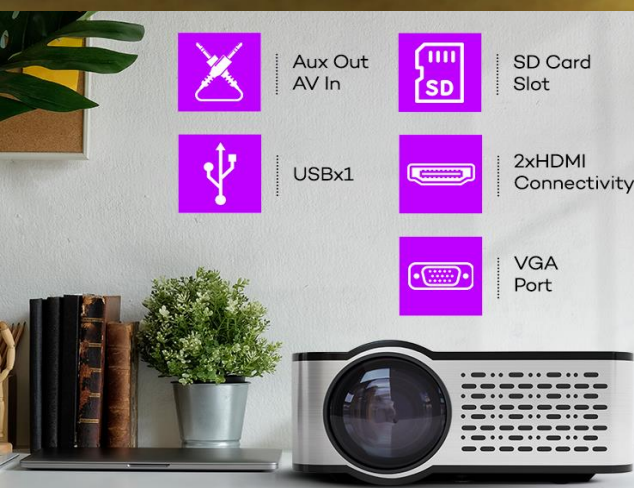

Host of Ports : All ports that you need amongst high-speed HDMI and USB. The projector supports direct play from USB drive. Also thrown in is a VGA for PC.

Life Long Lamp : White micro-LED combined with high quality LCD enables true color representation. (30,000 hrs or 12 years - Life Long Lamp)

SD Card Slot

USBx1

2xHDMI Connectivity

VGA Port

CONNECT EXTERNAL DEVICES EASILY

Cherish your handpicked collection by connecting all your external devices with unmatched convenience.

● ————— TECHNICAL SPECIFICATIONS ————— ●